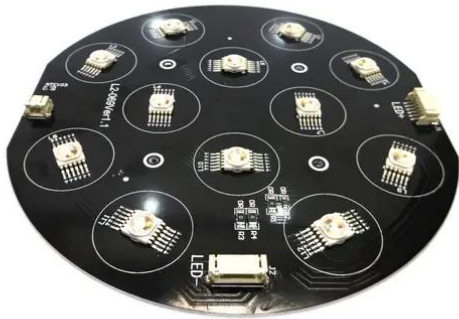

## Platine (LED) LED SLS-12 HCL MK2 Floor (L2-069Ver1.1)

Art.-Nr.: E6519731  
GTIN: 4026397698183

**Listenpreis: 81.4 €**  
inkl. 19% MwSt.

---

## Platine (LED) LED SLS-12 HCL MK2 Floor (L2-069Ver1.1)

Art.-Nr.: E6519731  
GTIN: 4026397698183

**Features:**

---