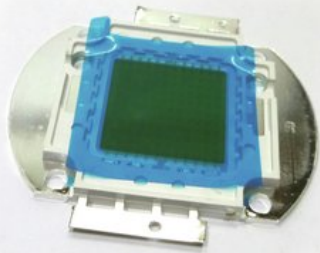

# LED COB 200W WW Theatre COB 200 WW (200WW)

Art.-Nr.: E6519593

GTIN: 4026397689143

---

**Listenpreis: 130.46 €**

inkl. 19% MwSt.

---