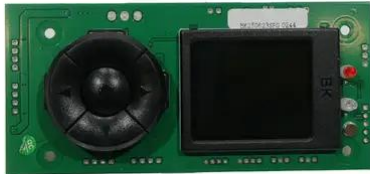

Platine (Display) LED TMH-W375 Matrix Moving-Head Wash Zoom

Art.-Nr.: E6512405
GTIN: 4026397750775

Listenpreis: 78.72 €
inkl. 19% Mwst.

Platine (Display) LED TMH-W375 Matrix Moving-Head Wash Zoom

Art.-Nr.: E6512405
GTIN: 4026397750775