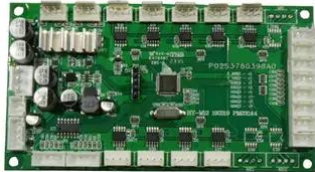

## Platine (Motortreiber) LED TMH-S200 Moving-Head Spot (P02S3780398A0)

**Art.-Nr.: E6512251**  
GTIN: 4026397745900

---

## Platine (Motortreiber) LED TMH-S200 Moving-Head Spot (P02S3780398A0)

**Art.-Nr.: E6512251**  
GTIN: 4026397745900