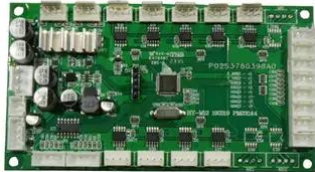

## Platine (Motortreiber) LED TMH-S200 Moving-Head Spot (P02S3780398A0)

Art.-Nr.: E6512251  
GTIN: 4026397745900

**Listenpreis: 108.86 €**  
inkl. 19% Mwst.

---

## Platine (Motortreiber) LED TMH-S200 Moving-Head Spot (P02S3780398A0)

Art.-Nr.: E6512251  
GTIN: 4026397745900

**Features:**

---