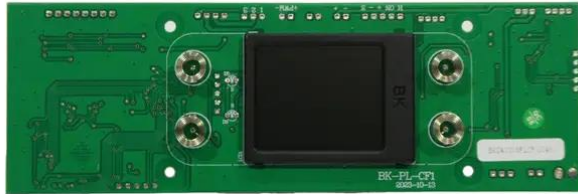

## Platine (Display) LED Pixel Matrix Panel 2x5 RGB/WW

**Art.-Nr.: E6512135**

GTIN: 4026397743180

---

## Platine (Display) LED Pixel Matrix Panel 2x5 RGB/WW

**Art.-Nr.: E6512135**

GTIN: 4026397743180

**Features:**

---