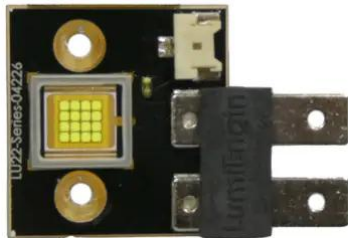

Platine (LED) LED GF-120 Flowereffekt (LU22-Series-04226)

Art.-Nr.: E6512102
GTIN: 4026397742213

Platine (LED) LED GF-120 Flowereffekt (LU22-Series-04226)

Art.-Nr.: E6512102
GTIN: 4026397742213

Features:
