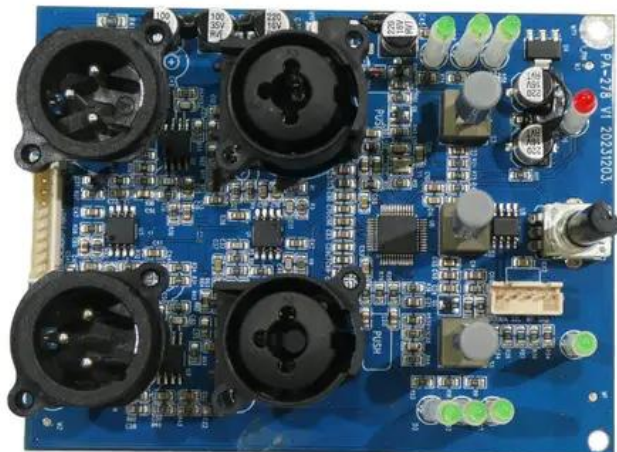

## Platine (Input) PAS-151A

Art.-Nr.: E6511953

GTIN: 4026397740578

---

---