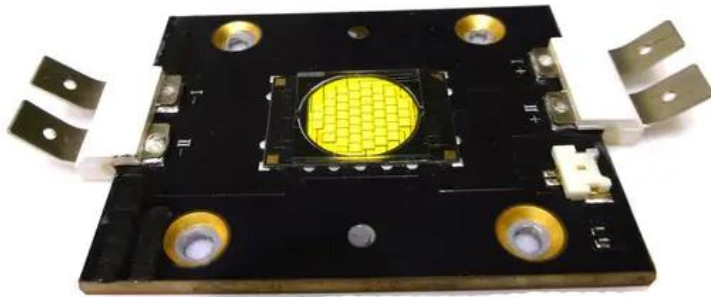

# LED COB 600W CW SL-600 (TX-5266W600FC120)

Art.-Nr.: E6510535

GTIN: 4026397661965

---

---