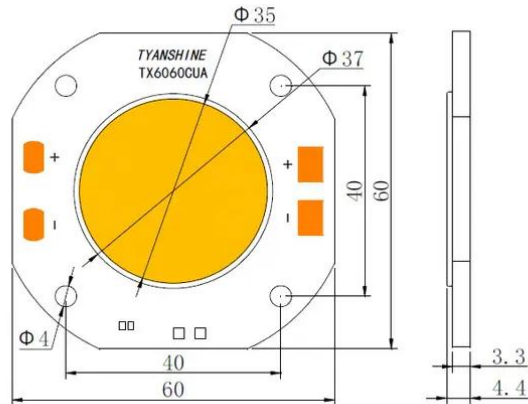

LED COB 250W 3000K LED PFE-250 3000K Profile Spot (TX-6060W250D180CUY)

Art.-Nr.: E6510308
GTIN: 4026397654943

LED COB 250W 3000K LED PFE-250 3000K Profile Spot (TX-6060W250D180CUY)

Art.-Nr.: E6510308
GTIN: 4026397654943