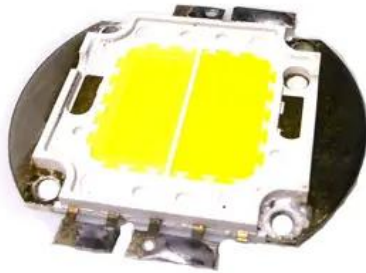

# LED COB 100W CW/WW Audience Blinder 4x100W ProLight (DEX-WPL02AV1A-GH)

Art.-Nr. 10291  
GTIN: 4026397654516

---

---