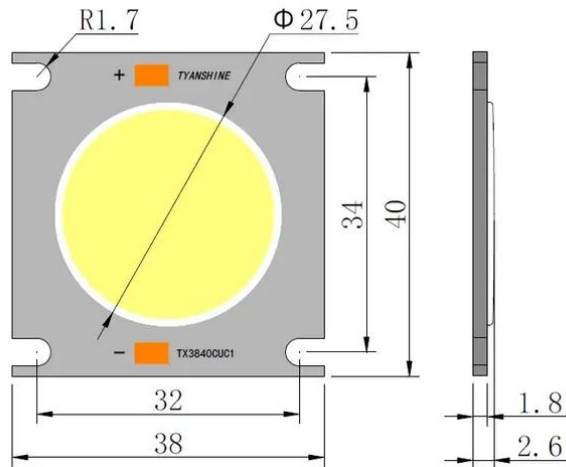

## LED COB 150W 3000K LED PFE-120 (TX-3840W150D180CUY-C02AH95)

Art.-Nr.: E6510101  
GTIN: 4026397648201

---