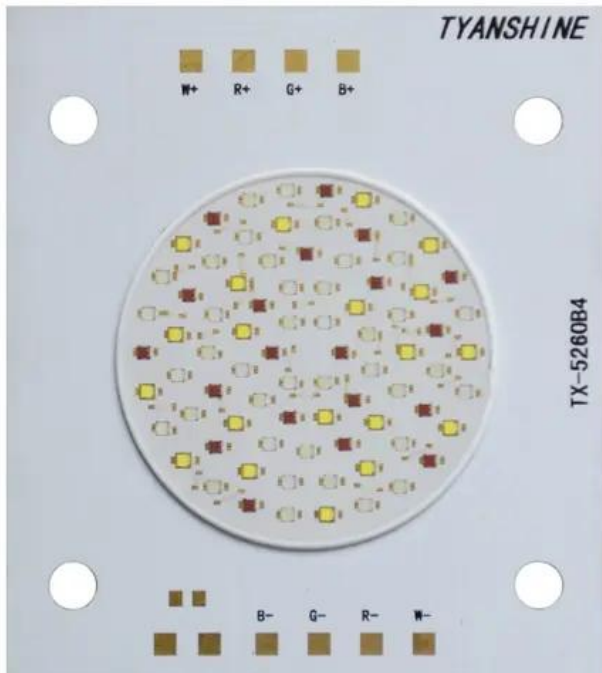

# LED COB 150W RGBW PFE-100 RGBW (TX-5260RGBW150D180-001)

Art.-Nr.: E6510100

GTIN: 4026397648171

---

---