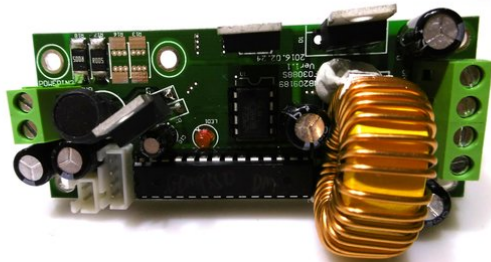

## Platine (LED Treiber) LED SL-350 DMX (F03088S Ver1.1)

Art.-Nr.: E6509943  
GTIN: 4026397640953

**Listenpreis: 71.22 €**  
inkl. 19% MwSt.

---

## Platine (LED Treiber) LED SL-350 DMX (F03088S Ver1.1)

Art.-Nr.: E6509943  
GTIN: 4026397640953

**Features:**

---