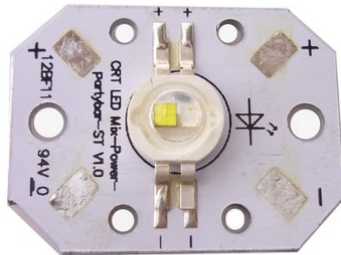

Platine (LED) BCL 3W LED KLS- Kombo Laser Pro (CRT LED Mix- Power-partybar-ST V1.0)

Art.-Nr.: E6509505
GTIN: 4026397623536

Listenpreis: 2.75 €
inkl. 19% Mwst.

Platine (LED) BCL 3W LED KLS- Kombo Laser Pro (CRT LED Mix- Power-partybar-ST V1.0)

Art.-Nr.: E6509505
GTIN: 4026397623536

Features:
