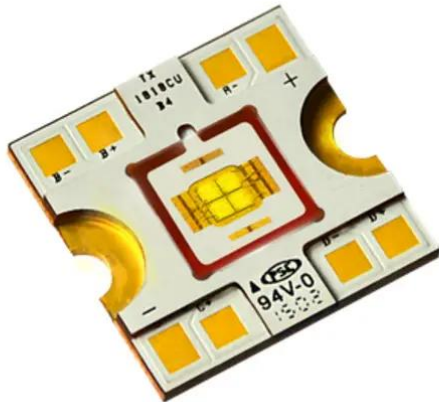

LED COB 30W CW TMH-41 Hypno (TX-1818W30FC120-CUHCNG-A01)

Art.-Nr.: E6508971
GTIN: 4026397595468

LED COB 30W CW TMH-41 Hypno (TX-1818W30FC120-CUHCNG-A01)

Art.-Nr.: E6508971
GTIN: 4026397595468

Features:
