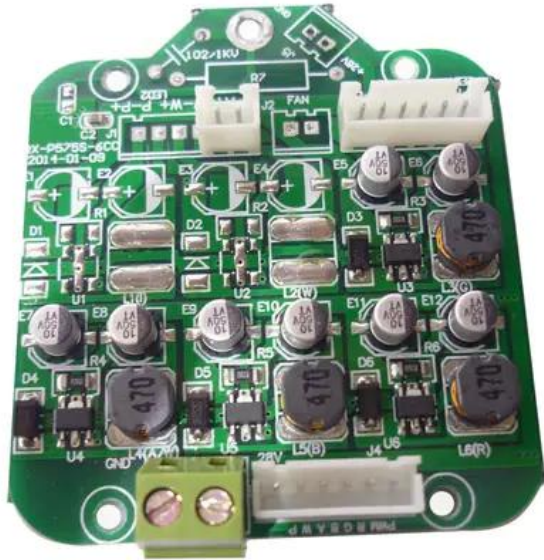

# Platine (LED Treiber) AKKU UP-1 QCL Flex Spot QuickDMX (RX-P575S-6C) Art.-Nr.: E6508945

GTIN: 4026397593419

---

---