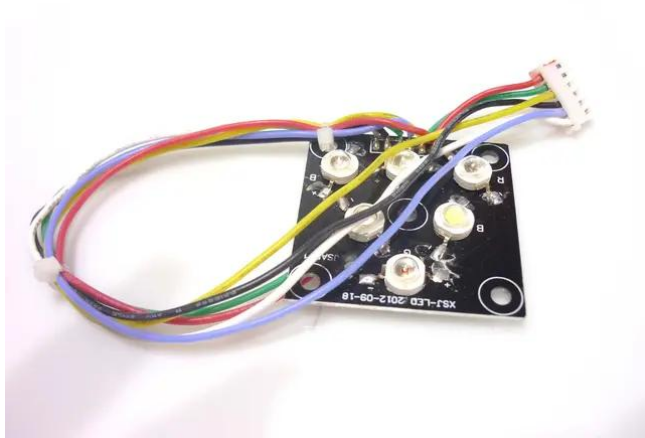

## Platine (LED) BC-6 (XSJ-LED 2012-09-18)

Art.-Nr.: E6508144  
GTIN: 4026397551273

---

## Platine (LED) BC-6 (XSJ-LED 2012-09-18)

Art.-Nr.: E6508144  
GTIN: 4026397551273

**Features:**

---